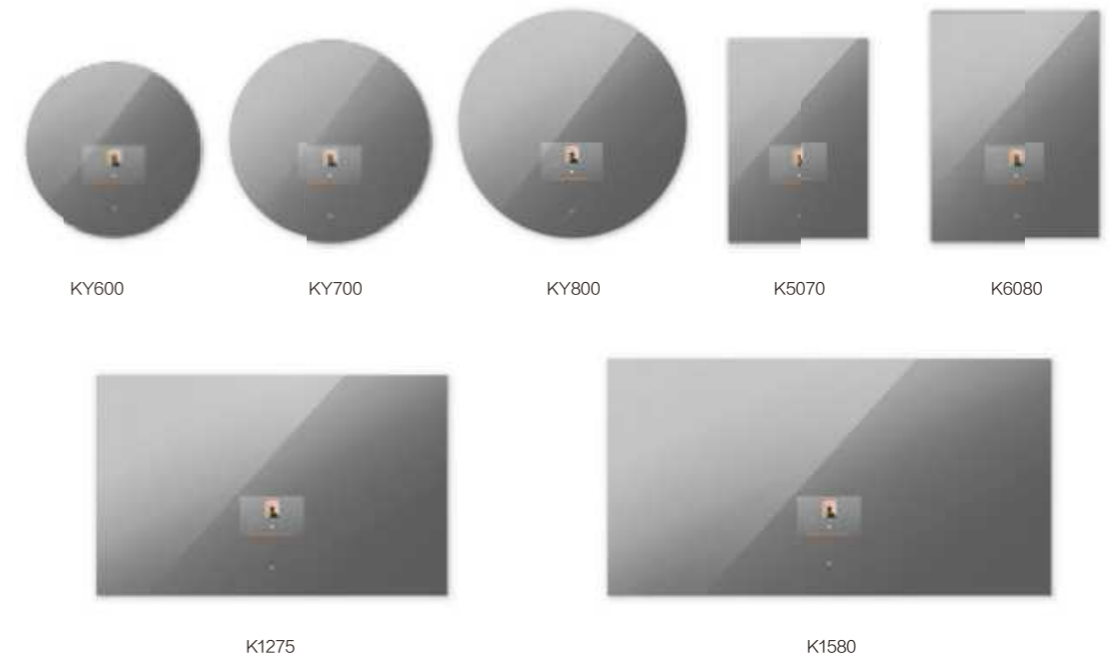

• Model Number

• Specification

Model	Dimension(mm)	Screen sizes (inch)	N.W.(kg)
KY600	∅600*30(D)	10.1 / 21.5	3.62
KY700	∅700*30(D)	10.1 / 21.5	5.2
KY800	∅800*30(D)	10.1 / 21.5	5.7
K5070	500(W)*700(H)*30(D)	10.1 / 21.5	4.57
K6080	600(W)*800(H)*30(D)	10.1 / 21.5	5.87
K1275	1200(W)*750(H)*32(D)	10.1 / 21.5	15.5
K1580	1500(W)*800(H)*34.5(D)	10.1 / 21.5	22.5

• Technical Parameters

Screen size: 10.1 inch / 21.5 inch	Power supply: AC100V-240V 50Hz/60Hz
Resolution: 1280*800/1920*1080	Rated power: ≤90W
CPU: quad-core A53, base frequency 1.5GHz	Standby power: ≤4W (lighting off condition)
GPU: PowerVR GE8300	Working temperature: 0℃-40℃
RAM: 2GB	Relative humidity: 20%-80%
ROM: 32GB	Storage temperature: -20℃ to 60℃
OS: Android11	
WIFI: 2.4/5.0Ghz, IEEE 802.11 b/g/n a/ac	
Bluetooth: 5.0BLE	Safety regulations:
Color temperature: 3500K+6000K	IP44 protection
Speaker: 8Ω3W*2 Hi-Fi	CE/FCC/RoHS/CCC certificated