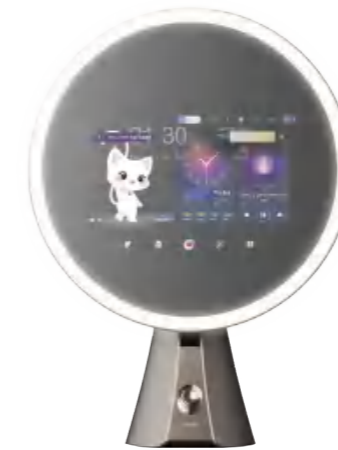

Smart Bathroom Mirror

(K Series)

Modern frameless minimalist design;
 10.1/21.5 inches HD touch screen ensures high-quality visual experience;
 High brightness but soft backlit lighting with stepless dimming and color changing fits to different scenes;
 IP44 waterproof protection;

Smart Dressing Mirror

AI smart dressing – personal digital wardrobe.

New inspiration and recommendation for outfits, and a variety of styles optional;
AI smart dressing and make it become your personal digital wardrobe to store and organize your clothes easier.

• Model Number

S4011LA

• Specification

Model	Dimension(mm)	Screen sizes (inch)	N.W.(kg)
S4011LA	400(W)*1100(H)*22(D)	10.1	9

• Technical Parameters

Screen size: 10.1inch	Camera: 5MP HD camera
Resolution: 1920*1080	Body sensor: 0–100cm
Luminance: 220nit	Power supply: AC100–240V 50/60Hz
CPU: Quad-core Cortex A55; up to 2.0 GHz	Rated power: ≤18W
GPU: Mali-G52	Standby power: ≤0.5W
NPU: 1TOPS	Working temperature: 0°C–60°C
RAM: 2GB	Relative humidity: 20%–80%
ROM: 32GB	Storage temperature: –20°C to 80°C
OS: Android 11	
WIFI: 2.4/5.0Ghz, IEEE 802.11 b/g/n a/ac	
Bluetooth: 4.2BLE	Safety regulations:
Color temperature: 3500K–6000K	CE/FCC/RoHS/CCC certificated

Smart Makeup Mirror

A perfect combination of innovative mirror technology and fashion to create an exclusive beauty experience and find a new world of beauty.

• Model Number

MK

• Specification

Model	Dimension(mm)	Screen sizes (inch)	N.W.(kg)
MK	123(W)*263(H)*376(D)	8	3.5