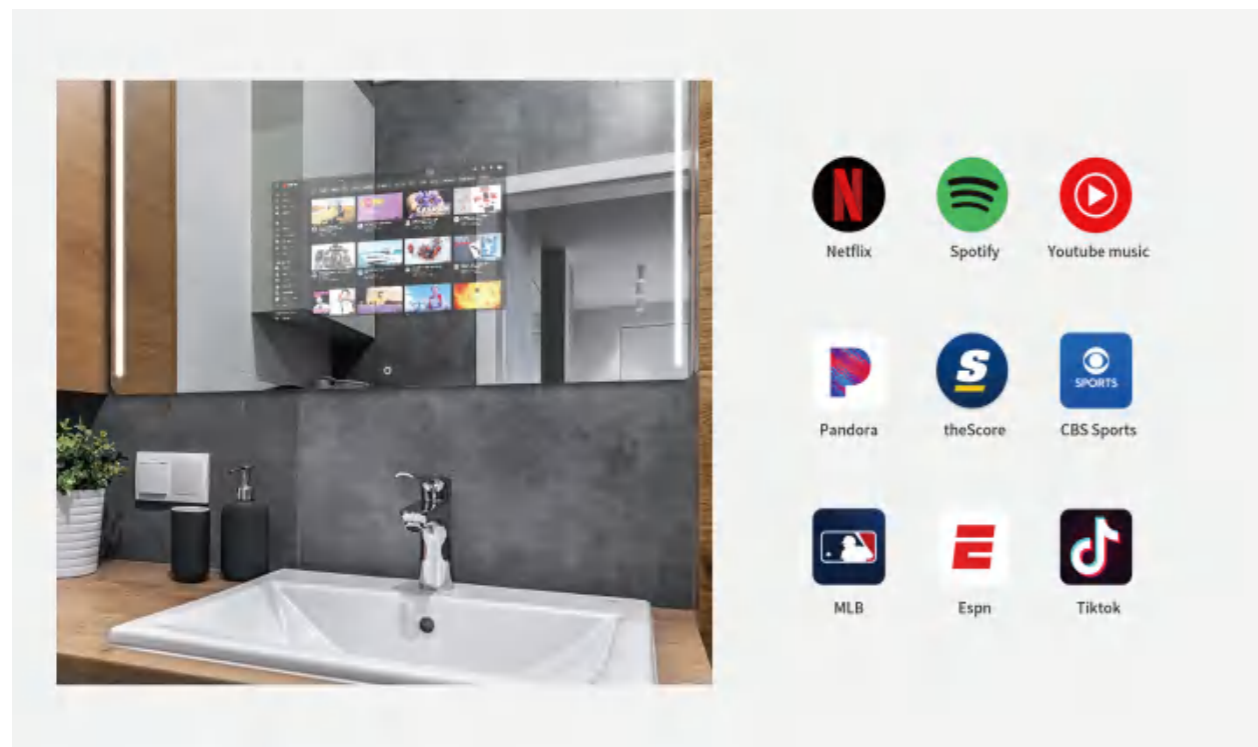

Smart Mirror Functions

Information

Check the commute and weather, catch up on headlines, access your favorite social media accounts, personal calendar, email, contacts, get ready for the day.

Home Automation

Smart mirrors can integrate with home automation systems, allowing you to control lights, thermostats, and other connected devices.

Multi-Media

Compliable with various Android based apps, such as YouTube, Spotify, Netflix... enjoy your stream online videos and listen to the latest music and watch your favorite sports...