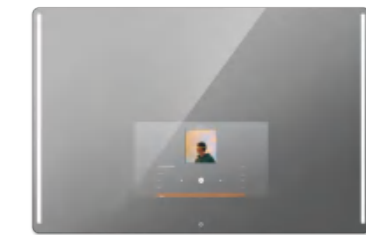

S1280LB

• Specification

Model	Dimension(mm)	Screen sizes (inch)	N.W.(kg)
S6080L	600(W)*800(H)*22(D)	21.5	12
S6080LA	600(W)*800(H)*22(D)	21.5	12
S6080LB	600(W)*800(H)*22(D)	21.5	12
S7090LA	700(W)*900(H)*22(D)	21.5	14.4
S1280LA	1200(W)*800(H)*22(D)	21.5	20.4
S1280LB	1200(W)*800(H)*22(D)	21.5	20.4

• Technical Parameters

Screen size: 21.5 inch	Body sensor: 0-100cm
Resolution: 1920*1080	Power supply: AC100V-240V 50/60Hz
CPU: Rockchip RK3568; quad-core Cortex-A55; base frequency 2.0GHz	Rated power: ≤90W
GPU: Mali-G52	Standby power: ≤0.5W
NPU: 1TOPS	Working temperature: 0°C-40°C
RAM: 3GB	Relative humidity: 20%-80%
ROM: 32GB	Storage temperature: -20°C to 60°C
OS: Android11	
WIFI: 2.4/5.0Ghz, IEEE 802.11 b/g/n a/ac	
Bluetooth: 4.2BLE	Safety regulations:
Color temperature: 3500K-6000K	IP44 protection
Speaker: 8Ω5W*2 Hi-Fi	CE/FCC/RoHS/CCC certificated