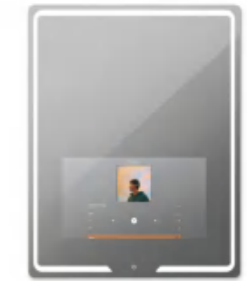

Smart Bathroom Mirror

(S Series)

Slim one-piece aluminum frame;
21.5 inches HD touch display bring High-quality visual and auditory experience;
High performance processor ensures faster response and more stable and safer OS;
Activate and sleep automatically by body sensor;
Stepless dimming and color changing front lighting;
IP44 waterproof construction and smart defogging technology by heating conduction technology.

• Model Number

S7090LA

• Specification

Model	Dimension(mm)	Screen sizes (inch)	N.W.(kg)
S6080L	600(W)*800(H)*22(D)	21.5	12
S6080LA	600(W)*800(H)*22(D)	21.5	12
S6080LB	600(W)*800(H)*22(D)	21.5	12
S7090LA	700(W)*900(H)*22(D)	21.5	14.4
S1280LA	1200(W)*800(H)*22(D)	21.5	20.4
S1280LB	1200(W)*800(H)*22(D)	21.5	20.4

• Technical Parameters

Screen size: 21.5 inch	Body sensor: 0-100cm
Resolution: 1920*1080	Power supply: AC100V-240V 50/60Hz
CPU: Rockchip RK3568; quad-core Cortex-A55; base frequency 2.0GHz	Rated power: ≤90W
GPU: Mali-G52	Standby power: ≤0.5W
NPU: 1TOPS	Working temperature: 0°C-40°C
RAM: 3GB	Relative humidity: 20%-80%
ROM: 32GB	Storage temperature: -20°C to 60°C
OS: Android11	
WIFI: 2.4/5.0Ghz, IEEE 802.11 b/g/n a/ac	
Bluetooth: 4.2BLE	Safety regulations:
Color temperature: 3500K-6000K	IP44 protection
Speaker: 8Ω5W*2 Hi-Fi	CE/FCC/RoHS/CCC certificated