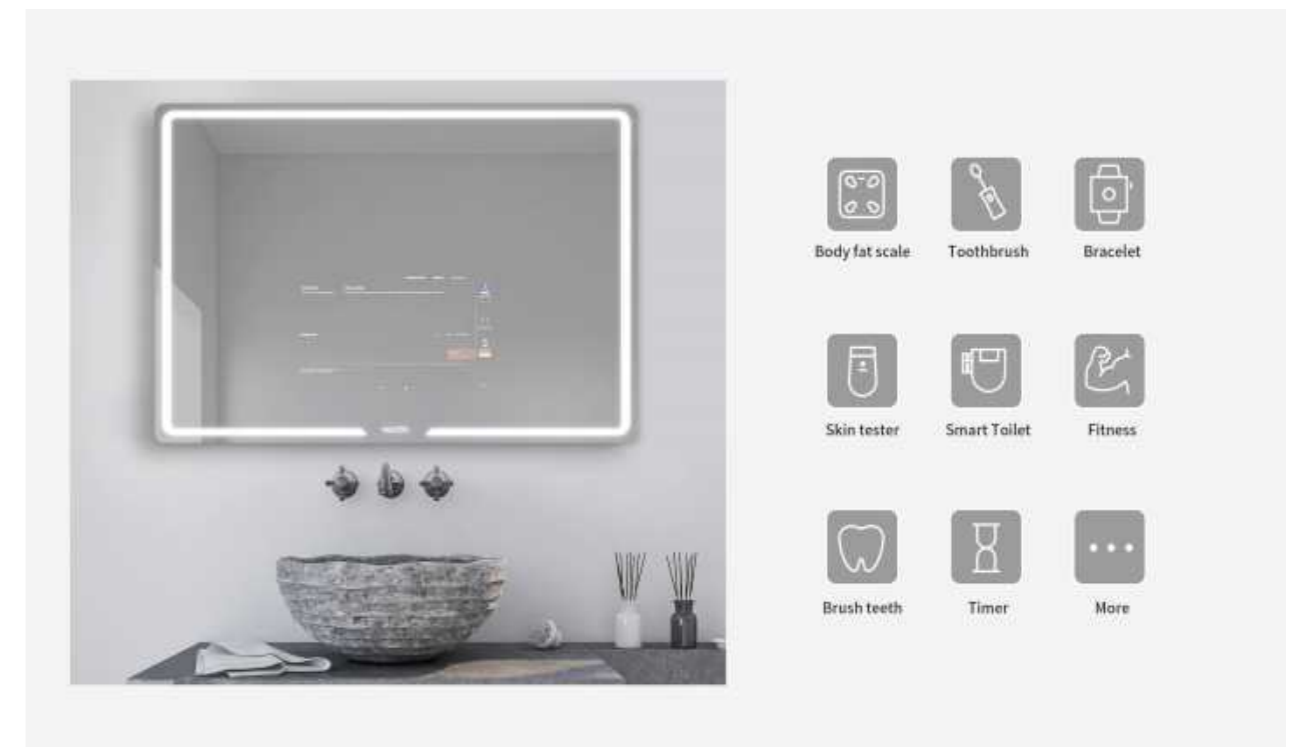

Smart Mirror Functions

Information

Check the commute and weather, catch up on headlines, access your favorite social media accounts, personal calendar, email, contacts, get ready for the day.

Home Automation

Smart mirrors can integrate with home automation systems, allowing you to control lights, thermostats, and other connected devices.

Multi-Media

Compliable with various Android based apps, such as YouTube, Spotify, Netflix... enjoy your stream online videos and listen to the latest music and watch your favorite sports...

Health Management

Download your favorite health and fitness apps and you can track your training, audit your sleep habits, and measure your overall health.

Smart Bathroom Mirror

(S Series)

Slim one-piece aluminum frame;
 21.5 inches HD touch display bring High-quality visual and auditory experience;
 High performance processor ensures faster response and more stable and safer OS;
 Activate and sleep automatically by body sensor;
 Stepless dimming and color changing front lighting;
 IP44 waterproof construction and smart defogging technology by heating conduction technology.