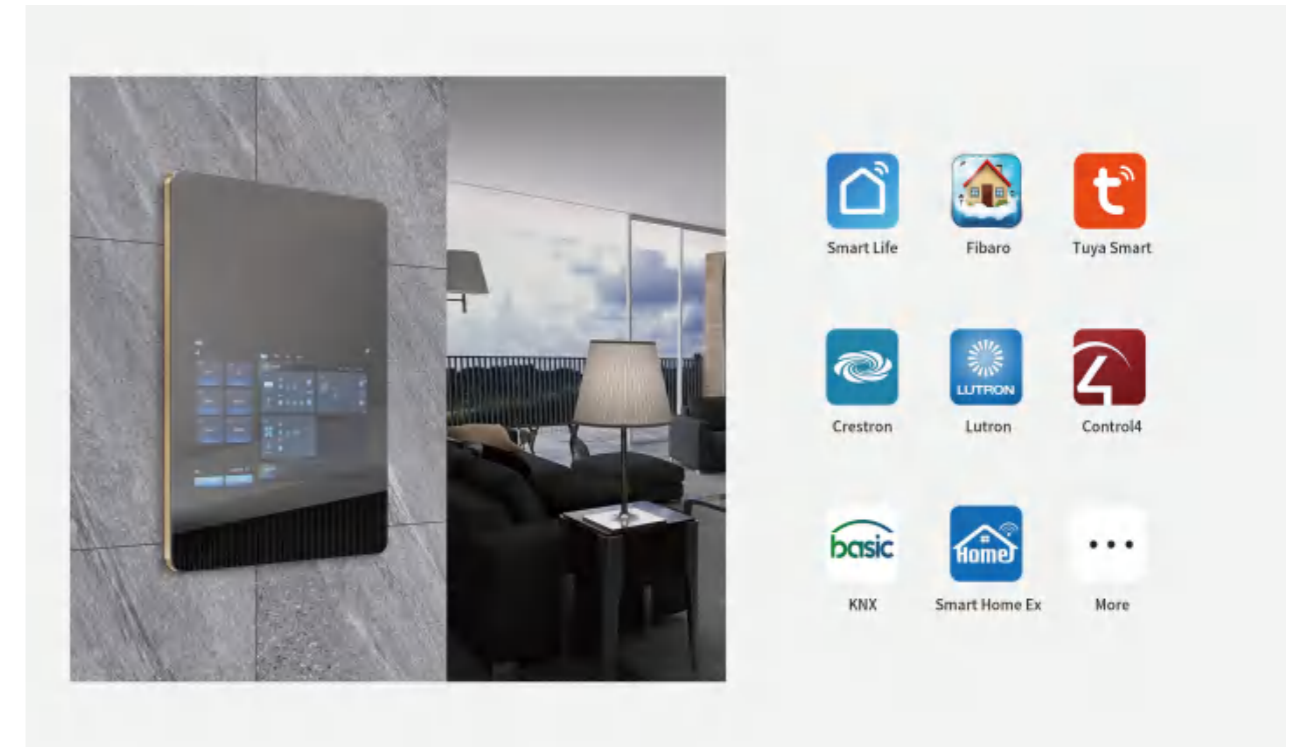

Smart Mirror Functions

Information

Check the commute and weather, catch up on headlines, access your favorite social media accounts, personal calendar, email, contacts, get ready for the day.

Home Automation

Smart mirrors can integrate with home automation systems, allowing you to control lights, thermostats, and other connected devices.

Multi-Media

Compliable with various Android based apps, such as YouTube, Spotify, Netflix... enjoy your stream online videos and listen to the latest music and watch your favorite sports...