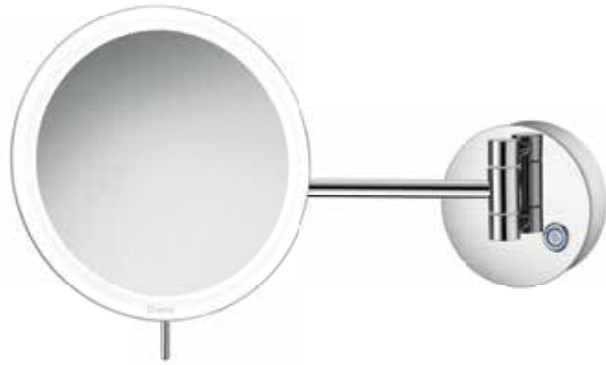

M101  
WHITE  
MAT

FINISHES

AB12  
BRUSHED  
BRASS

A23  
METAL  
GUN

AB23  
BRUSHED  
METAL  
GUN

A73  
BRUSHED  
NICKEL

M25  
BRONZE  
MAT

DM25  
DARK  
BRONZE  
MAT

M26  
OLD COPPER  
MAT

MR LED-705-A03

LED 5W | IP44 | CRI > 80 | INPUT: 220-240V

Wall mounted cosmetic mirror x3 with LED

Επιτοίχιος μεγεθυντικός καθρέπτης x3 με LED

Ø20 x D33,5 (cm)

CHROME

COLORS

FINISHES

GOLD 24K

MR LED-701-A03

LED 5W | IP44 | CRI > 80 | INPUT: 220-240V

Wall mounted cosmetic mirror x3 with LED (Double arm)

Επιτοίχιος μεγεθυντικός καθρέπτης x3 με LED (Διπλό βραχίονα)

Ø20 x D38 (cm)

CHROME