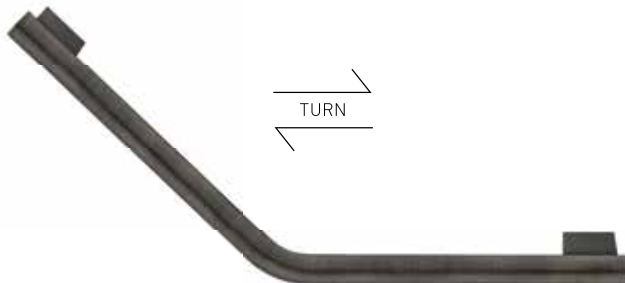

21818-DM25
Double Bath Robe Hook
Διπλό Άγκιστρο
W8,5 x D6,5 x H2 (cm)
FINISHES

21819-DM25
Towel Ring
Κρίκος
W24 x D7 x H2.2 (cm)
FINISHES

218400-DM25
Grab-Bar
Λαβή
W47 x D7 x H20(cm)
FINISHES

FINISHES