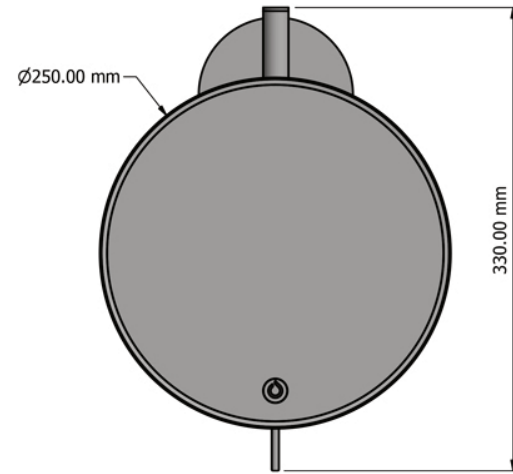

Product Description

Line : Extra
Type : **Wall Mounded Magnifying Mirror x5 with LED**
Dimmer touch button, 5W - 12V, 590 lumen, CRI>80, cool white 6000K,
INPUT: 220-240V, IP 44, X5 magnification, for indoor use only
Code : MRLED-704

Technical Sheet

Finishing : Black Mat
Metal : Brass

easy crystal replacement

KATSIERIS BROS S.A.

Industry Bathroom accessories, Design & Manufacturing, Koropi Industrial Region, Loc: Poka 194 00, Koropi P.O. 27. Athens-Greece T:+30 210 6627 500, F:+30 210 6626 830
info@sanco.gr, www.sanco.gr