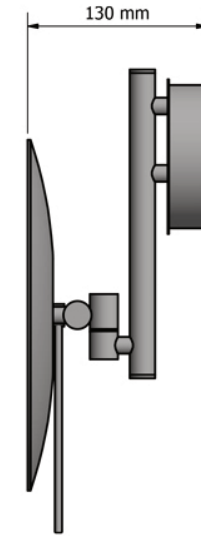

Product Description

Line : Extra
 Type : **Wall Mounded Magnifying Mirror x5 with LED**
 Dimmer touch button, 5W - 12V, 590 lumen, CRI>80, cool white 6000K,
 INPUT: 220-240V, IP 44, X5 magnification, for indoor use only
 Code : MRLED-704

Technical Sheet

Finishing : Black Mat
 Metal : Brass

easy crystal replacement

KATSIERIS BROS S.A.

Industry Bathroom accessories, Design & Manufacturing, Koropi Industrial Region, Loc: Poka 194 00, Koropi P.O. 27. Athens-Greece T:+30 210 6627 500, F:+30 210 6626 830
 info@sanco.gr, www.sanco.gr