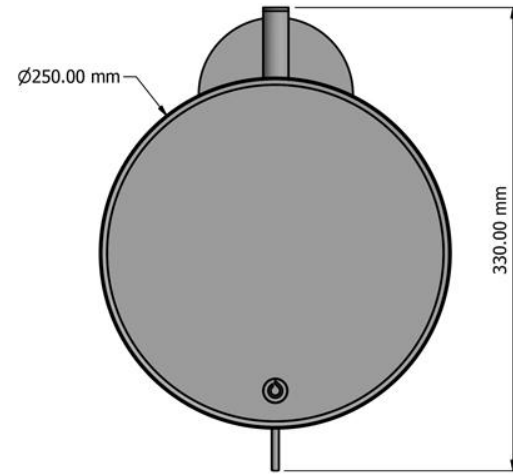

Product Description

Line : Extra
Type : **Wall Mounded Magnifying Mirror x5 with LED**
Dimmer touch button, 5W - 12V, 590 lumen, CRI>80, cool white 6000K,
INPUT: 220-240V, IP 44, X5 magnification, for indoor use only
Code : MRLED-704

Technical Sheet

Finishing : Chrome
Metal : Brass

easy crystal replacement

KATSIERIS BROS S.A.

Industry Bathroom accessories, Design & Manufacturing, Koropi Industrial Region, Loc: Poka 194 00, Koropi P.O. 27. Athens-Greece T:+30 210 6627 500, F:+30 210 6626 830
info@sanco.gr, www.sanco.gr