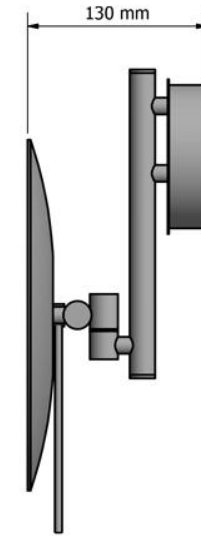

Product Description

Line : Extra
 Type : **Wall Mounded Magnifying Mirror x5 with LED**
 Dimmer touch button, 5W - 12V, 590 lumen, CRI>80, cool white 6000K,
 INPUT: 220-240V, IP 44, X5 magnification, for indoor use only
 Code : MRLED-704

Technical Sheet

Finishing : Chrome
 Metal : Brass

easy crystal replacement

KATSIERIS BROS S.A.

Industry Bathroom accessories, Design & Manufacturing, Koropi Industrial Region, Loc: Poka 194 00, Koropi P.O. 27. Athens-Greece T:+30 210 6627 500, F:+30 210 6626 830
 info@sanco.gr, www.sanco.gr